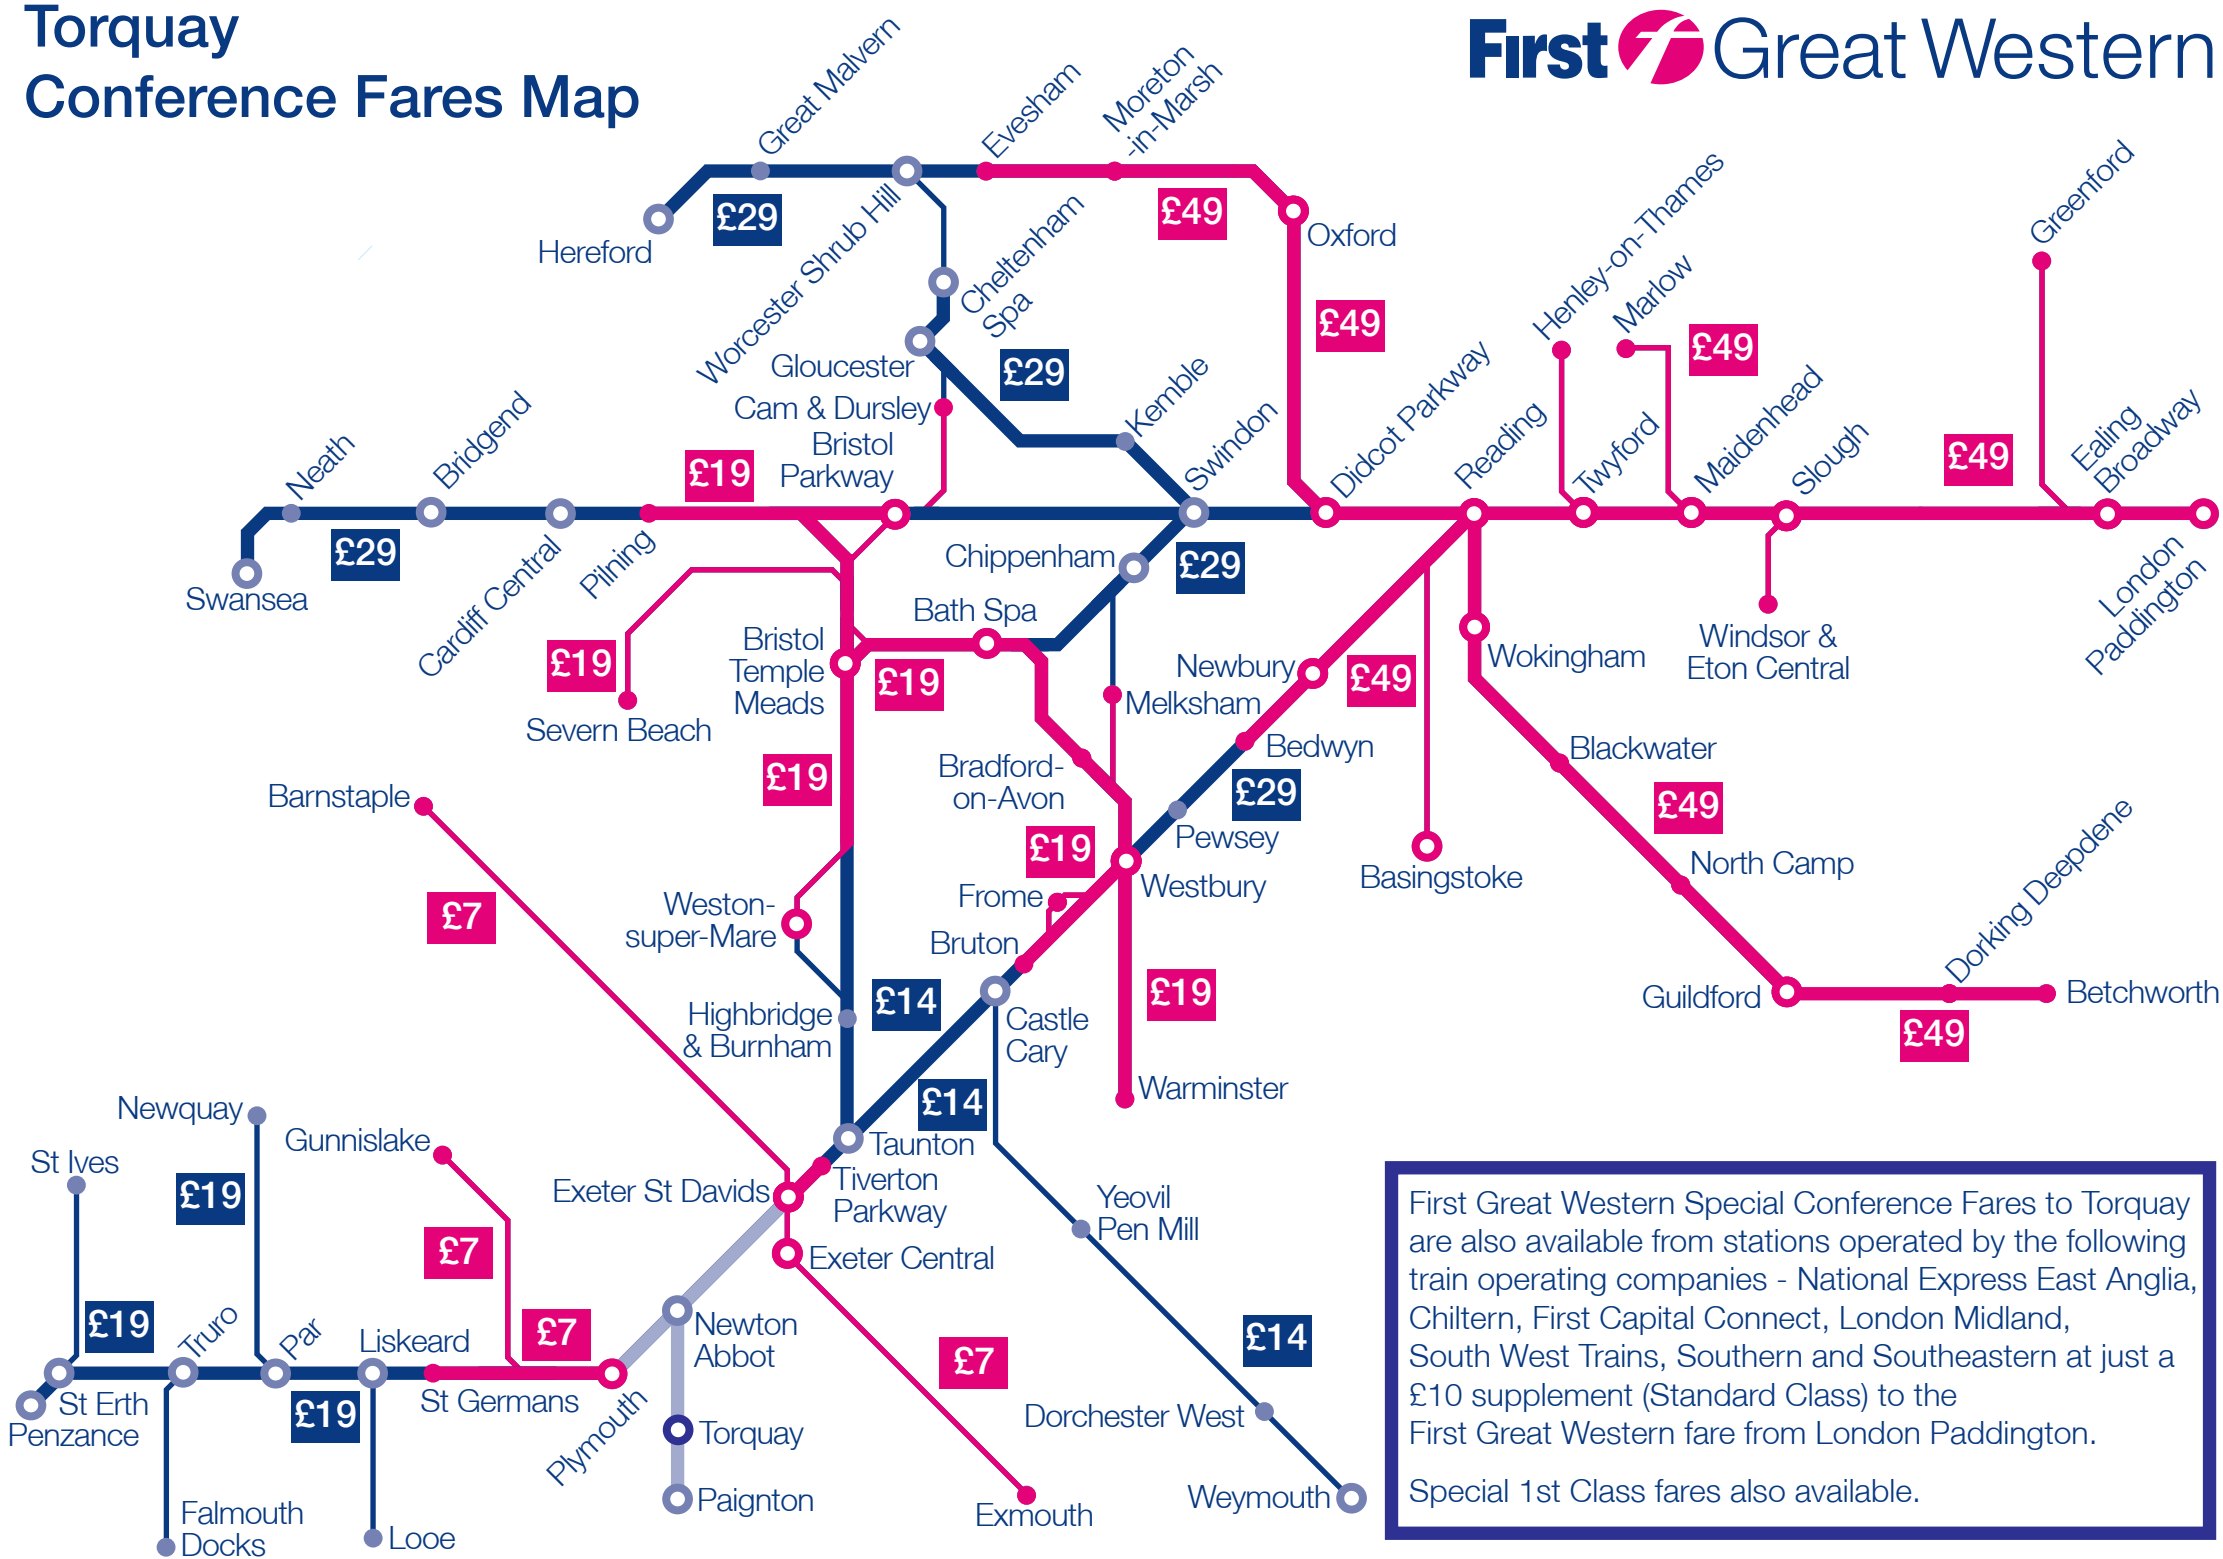

Torquay Conference Fares Map

First Great Western Special Conference Fares to Torquay are also available from stations operated by the following train operating companies - National Express East Anglia, Chiltern, First Capital Connect, London Midland, South West Trains, Southern and Southeastern at just a £10 supplement (Standard Class) to the First Great Western fare from London Paddington. Special 1st Class fares also available.